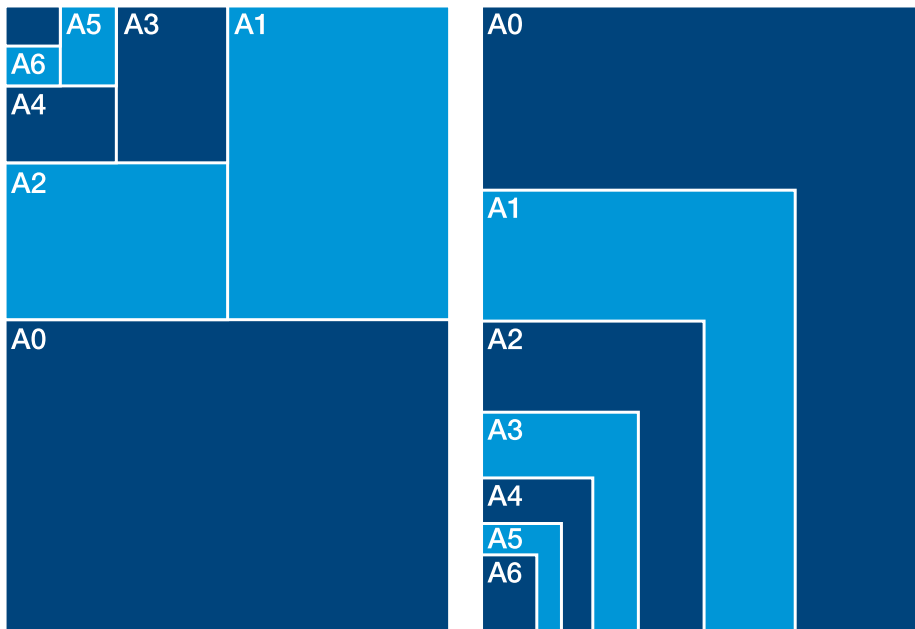

ISO Paper Size Guide

A Range

This is the finished trimmed size of paper used in printing and related industries.

Size	mm
A7	105 x 74
A6	148 x 105
A5	210 x 148
A4	297 x 210
A3	420 x 297
A2	594 x 420
A1	841 x 594
A0	1189 x 841

C Range for envelope sizes

The C range allows for A range sizes to be inserted.

Size	mm
C6	162 x 114
C5	229 x 162
C4	324 x 229
C3	458 x 324

Other useful sizes

- Standard business card size 90mm x 50mm although other sizes near to this are not uncommon.
- DL size envelope 110mm x 220mm to take an A4 sheet folded to 1/3 of A4.
- 6pp DL 99mm x 210mm folded twice, normally an A4 sheet printed in a landscape style to give 6pp portrait pages.